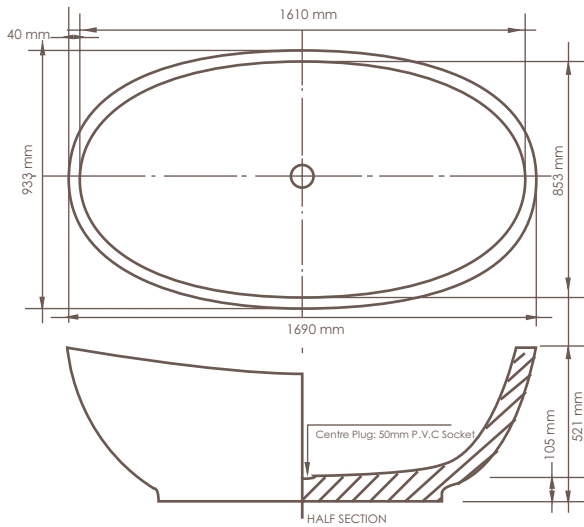

Specifications

Length 1690 mm
Width 933 mm
Height 521 mm

perfection

The Deco bath is a gallery showpiece and will attract the eye of the most discerning. There is a growing demand for the unchartered. Finished to perfection in matt or gloss, or both.