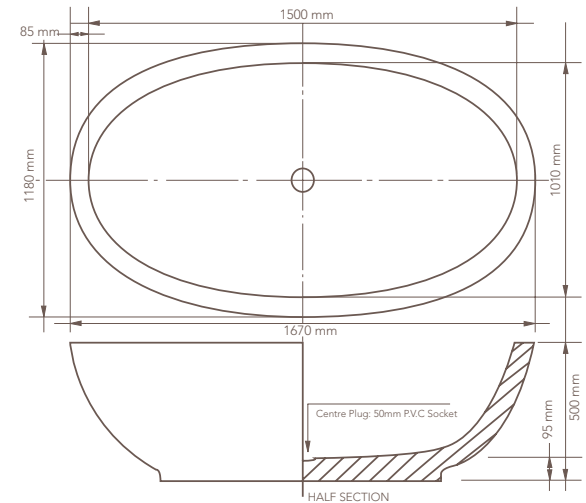

Specifications

standard colours

Have a look at our website for more colour options.

Metallic • Popart