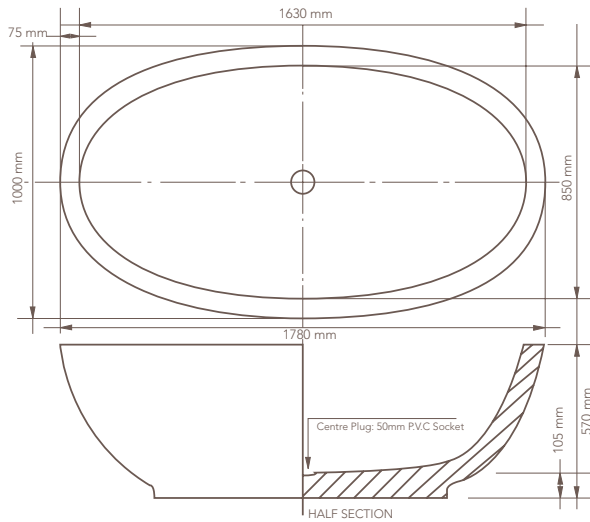

## Specifications

Length 1780 mm  
Width 1000 mm  
Height 570 mm

*luxurious*

This bath is our international award-winning original. "The most beautiful bathroom in the world." - Our Island Bath is a Gold Key International design award winner for excellence in hospitality design. Any luxurious bathroom looking for its focal point, will make the perfect home for this bath.