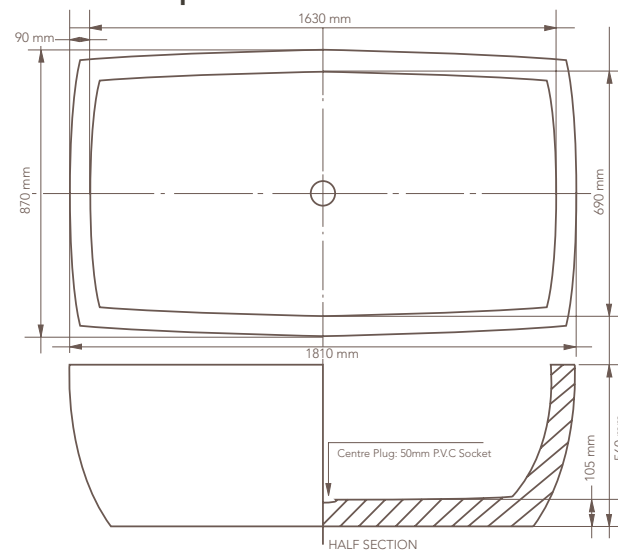

Specifications

This 5-star quality bath is designed for comfort and relaxation and is sheer dynamite in style and finish.

Manufactured using sygnite quartz composite acrylic casting materials, this bath is ideal for the most decadent of bathrooms.

With our unique designs that remain unrivalled, our baths and basins remain the choice among some of the leading hotel groups around the world, including the supremely elegant "One & Only" luxury resorts.

dynamite

standard colours

Have a look at our website for more colour options.

Metallic • Popart