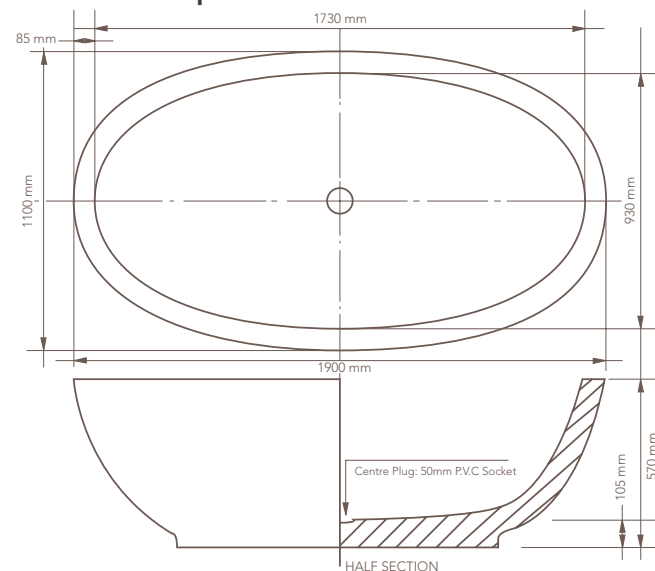

Length 1900 mm  
 Width 1100 mm  
 Height 570 mm

## Specifications

Created with royalty in mind, this long bath with its generous proportions is fit for a king. Romantically designed for two people to share, you will not find a more luxurious, opulent product on the market.